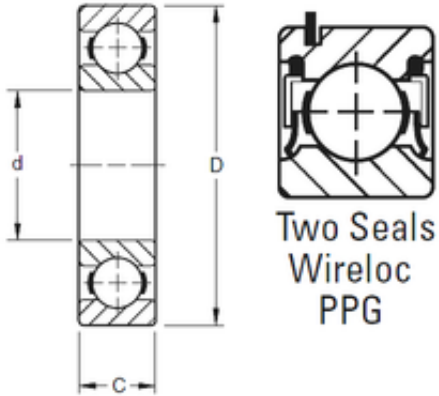

NTN BEARING-BOWER CORP.

30 mm x 62 mm x 23,83 mm TIMKEN W206PPG Single Row Ball Bearings

Bearing No. W206PPG

Size	30x62x23.83 mm
Bore Diameter	30 mm
Outer Diameter	62 mm
Width	23,83 mm
d	30 mm
D	62 mm
B	23,83 mm
C	23,83 mm
Weight	0,295 Kg
Basic dynamic load rating (C)	21600 kN

W206PPG Bearing 2D drawings and 3D CAD models